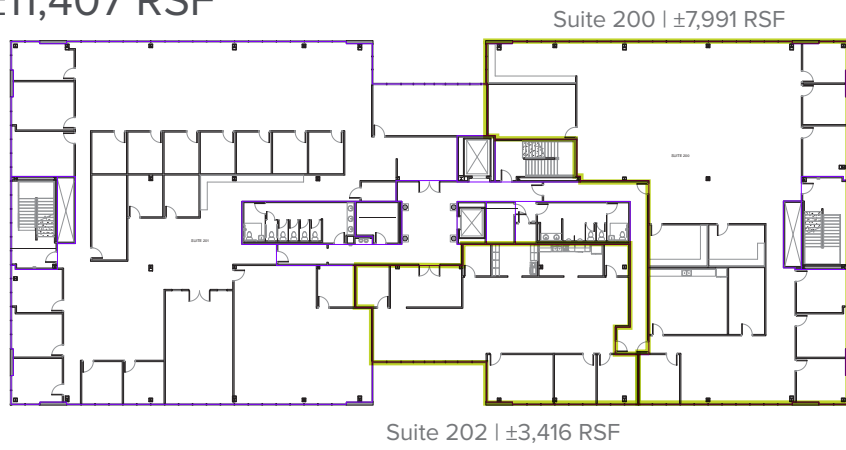

700 EXECUTIVE CENTER DRIVE

Property Features

- Up to ±19,229 RSF Available
 - Suite 150 | ±3,666 RSF
 - Suite 155 | ±4,156 RSF
 - Suite 200 | ±7,991 RSF
 - Suite 202 | ±3,416 RSF
- Three floor building
- Close proximity to ample green space
- Lease Rate: \$21.50/RSF Full Service

FIRST FLOOR

±7,822 RSF

SECOND FLOOR

±11,407 RSF

Available