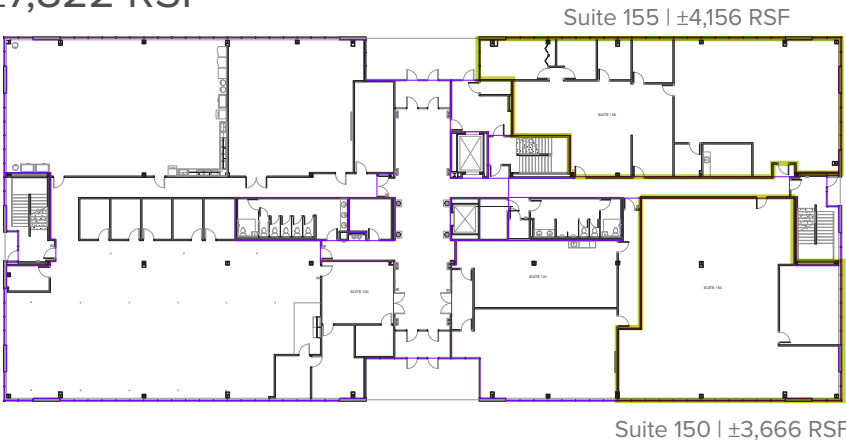

700 EXECUTIVE CENTER DRIVE

Property Features

- Up to ±19,229 RSF Available
 - Suite 150 | ±3,666 RSF
 - Suite 155 | ±4,156 RSF
 - Suite 200 | ±7,991 RSF
 - Suite 202 | ±3,416 RSF
- Three floor building
- Close proximity to ample green space
- Lease Rate: \$21.50/RSF Full Service

FIRST FLOOR

±7,822 RSF

SECOND FLOOR

±11,407 RSF

Available