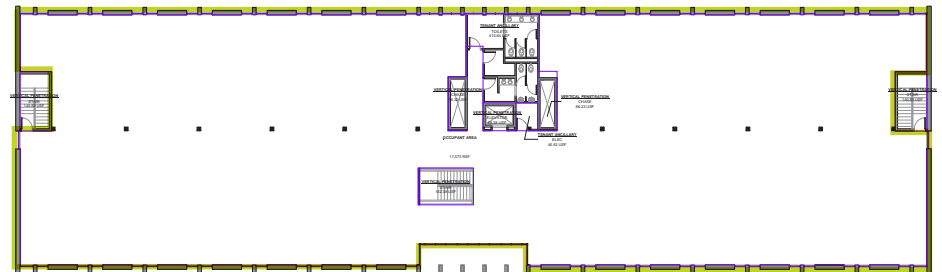

100 EXECUTIVE CENTER DRIVE

Property Features

- ±25,182 RSF Available:
 - Suite 101 | ±7,963 RSF
 - Suite 200 | ±17,219 RSF
- Two floors | Single tenant building
- Building signage available
- Tenant improvement package available for extensive renovation
- Lease rate: \$21.50/RSF Full Service

FIRST FLOOR

±7,963 RSF

SECOND FLOOR

±17,219 RSF

 Available