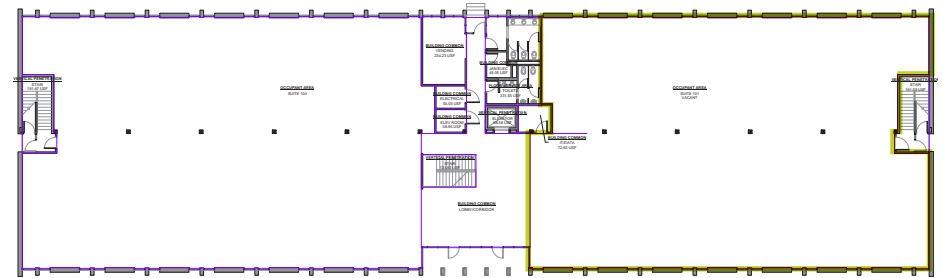

100 EXECUTIVE CENTER DRIVE

Property Features

- ±25,182 RSF Available:
 - Suite 101 | ±7,963 RSF
 - Suite 200 | ±17,219 RSF
- Two floors | Single tenant building
- Building signage available
- Tenant improvement package available for extensive renovation
- Lease rate: \$21.50/RSF Full Service

FIRST FLOOR

±7,963 RSF

SECOND FLOOR

±17,219 RSF

 Available