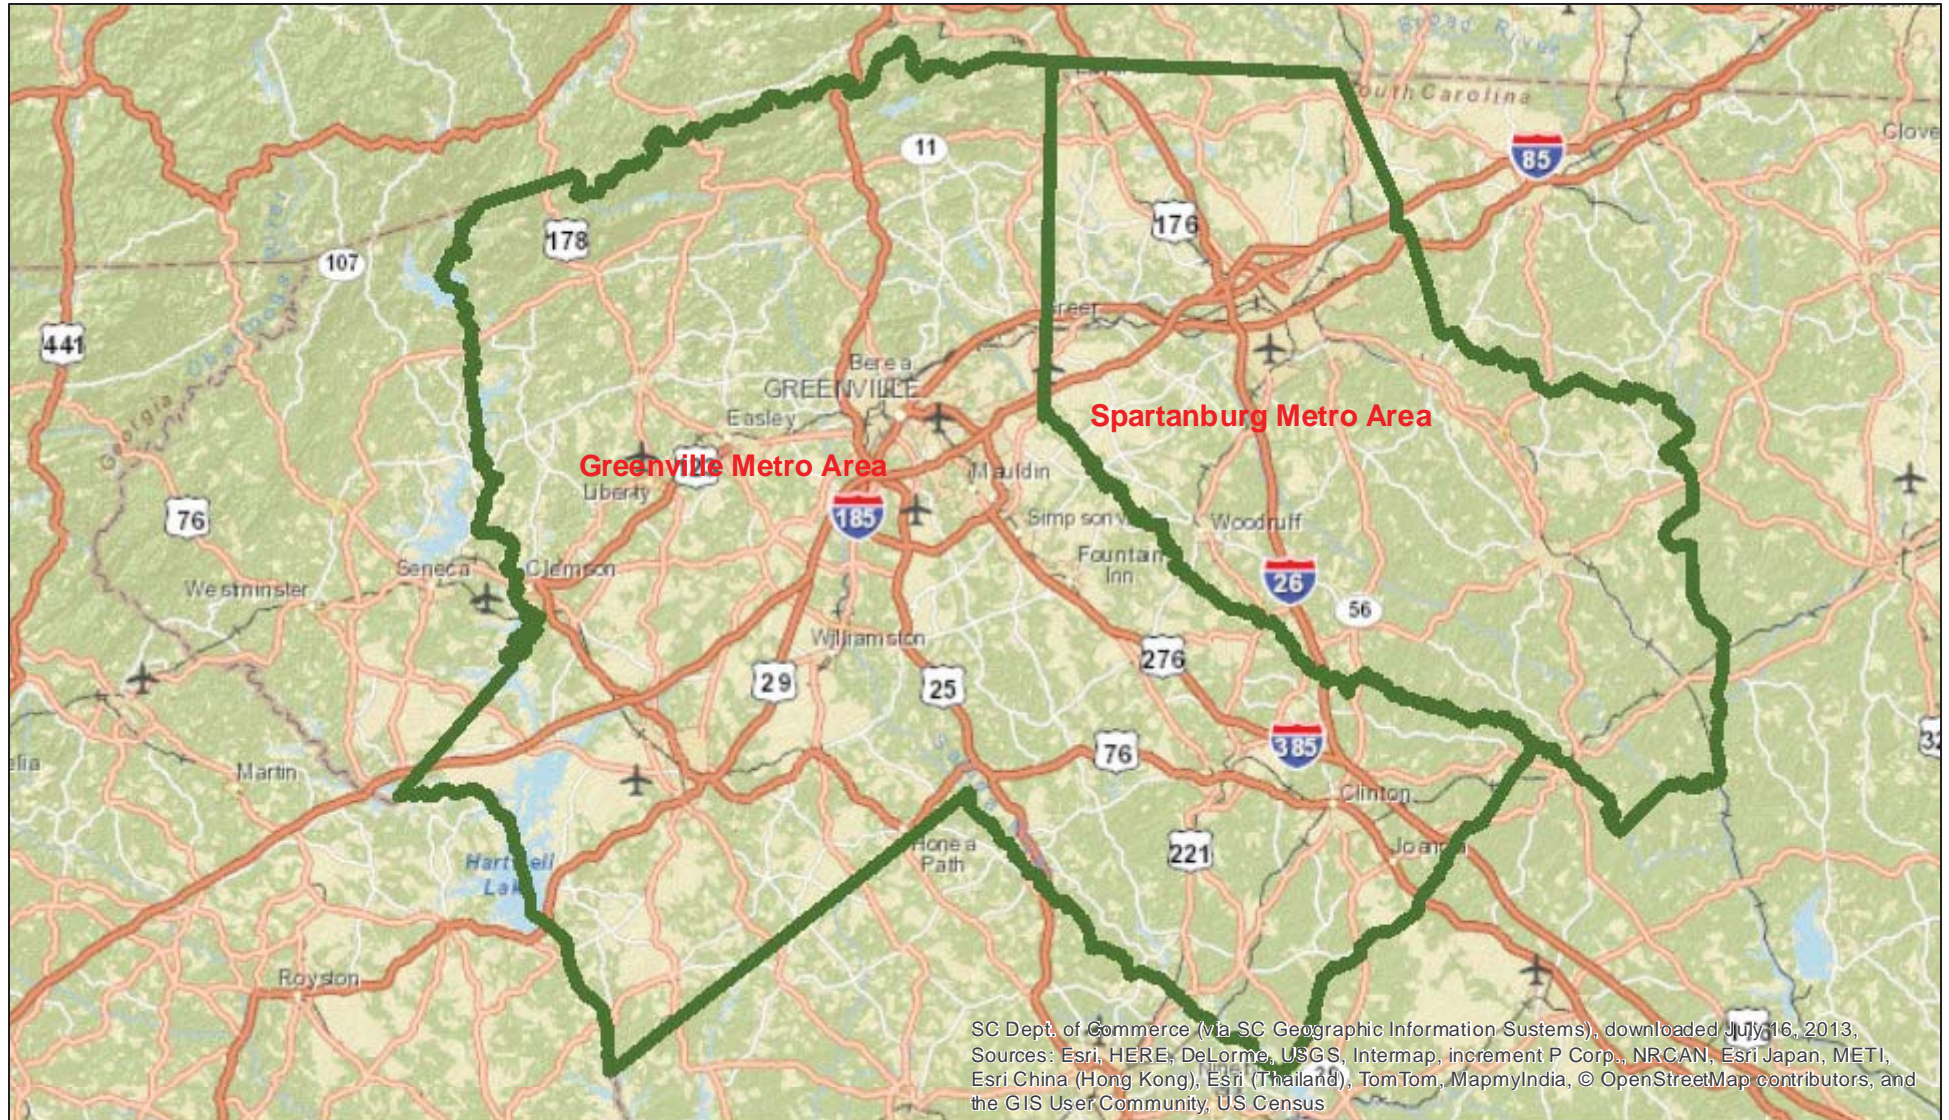

Upstate SC MSA Map

Greenville and Spartanburg Metro Areas

July 14, 2014

SC Dept. of Commerce (via SC Geographic Information Systems), downloaded July 16, 2013.
Sources: Esri, HERE, DeLorme, USGS, Intermap, increment P Corp., NRCAN, Esri Japan, METI,
Esri China (Hong Kong), Esri (Thailand), TomTom, MapmyIndia, © OpenStreetMap contributors, and
the GIS User Community, US Census

-  Greenville Metro
-  Spartanburg Metro

Disclaimer: Infomentum and the Greenville Area Development Corporation make no warranty or representation of any kind regarding maps or information provided herein or the sources of such maps or other information. Copyright, 2014