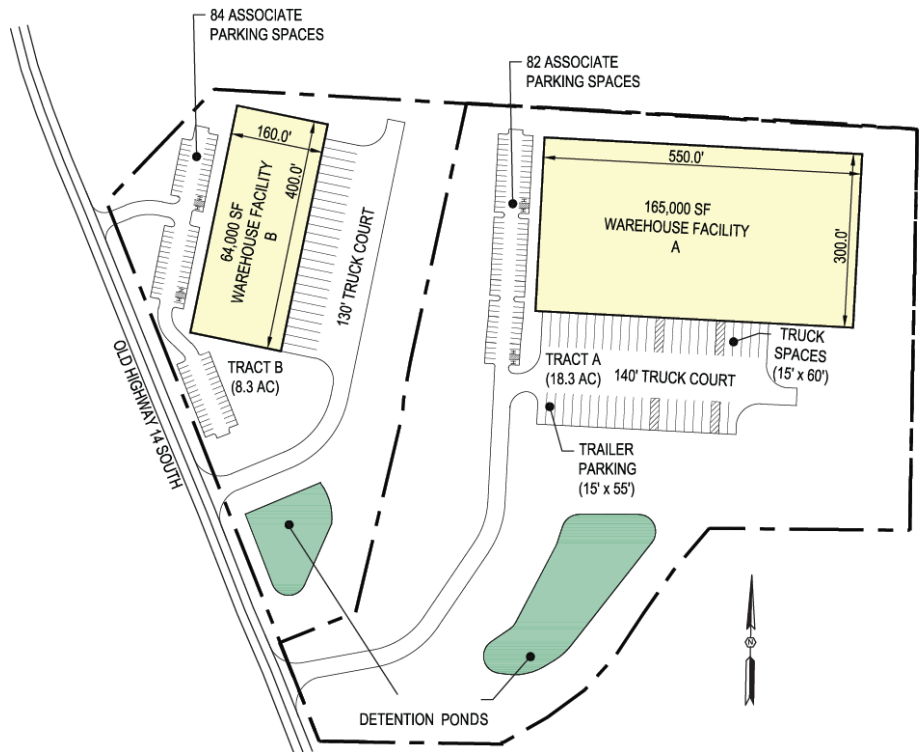

Old Highway 14 South

Greer, Greenville County
South Carolina

NOW LEASING

Manufacturing / Distribution
space near BMW and
GSP Airport

- BTS warehouse facilities
- 64,000 sf rear-load
- 165,000 sf side-load
- Minimum 25,000 sf
- 30' clear
- Ample car parking
- Trailer storage