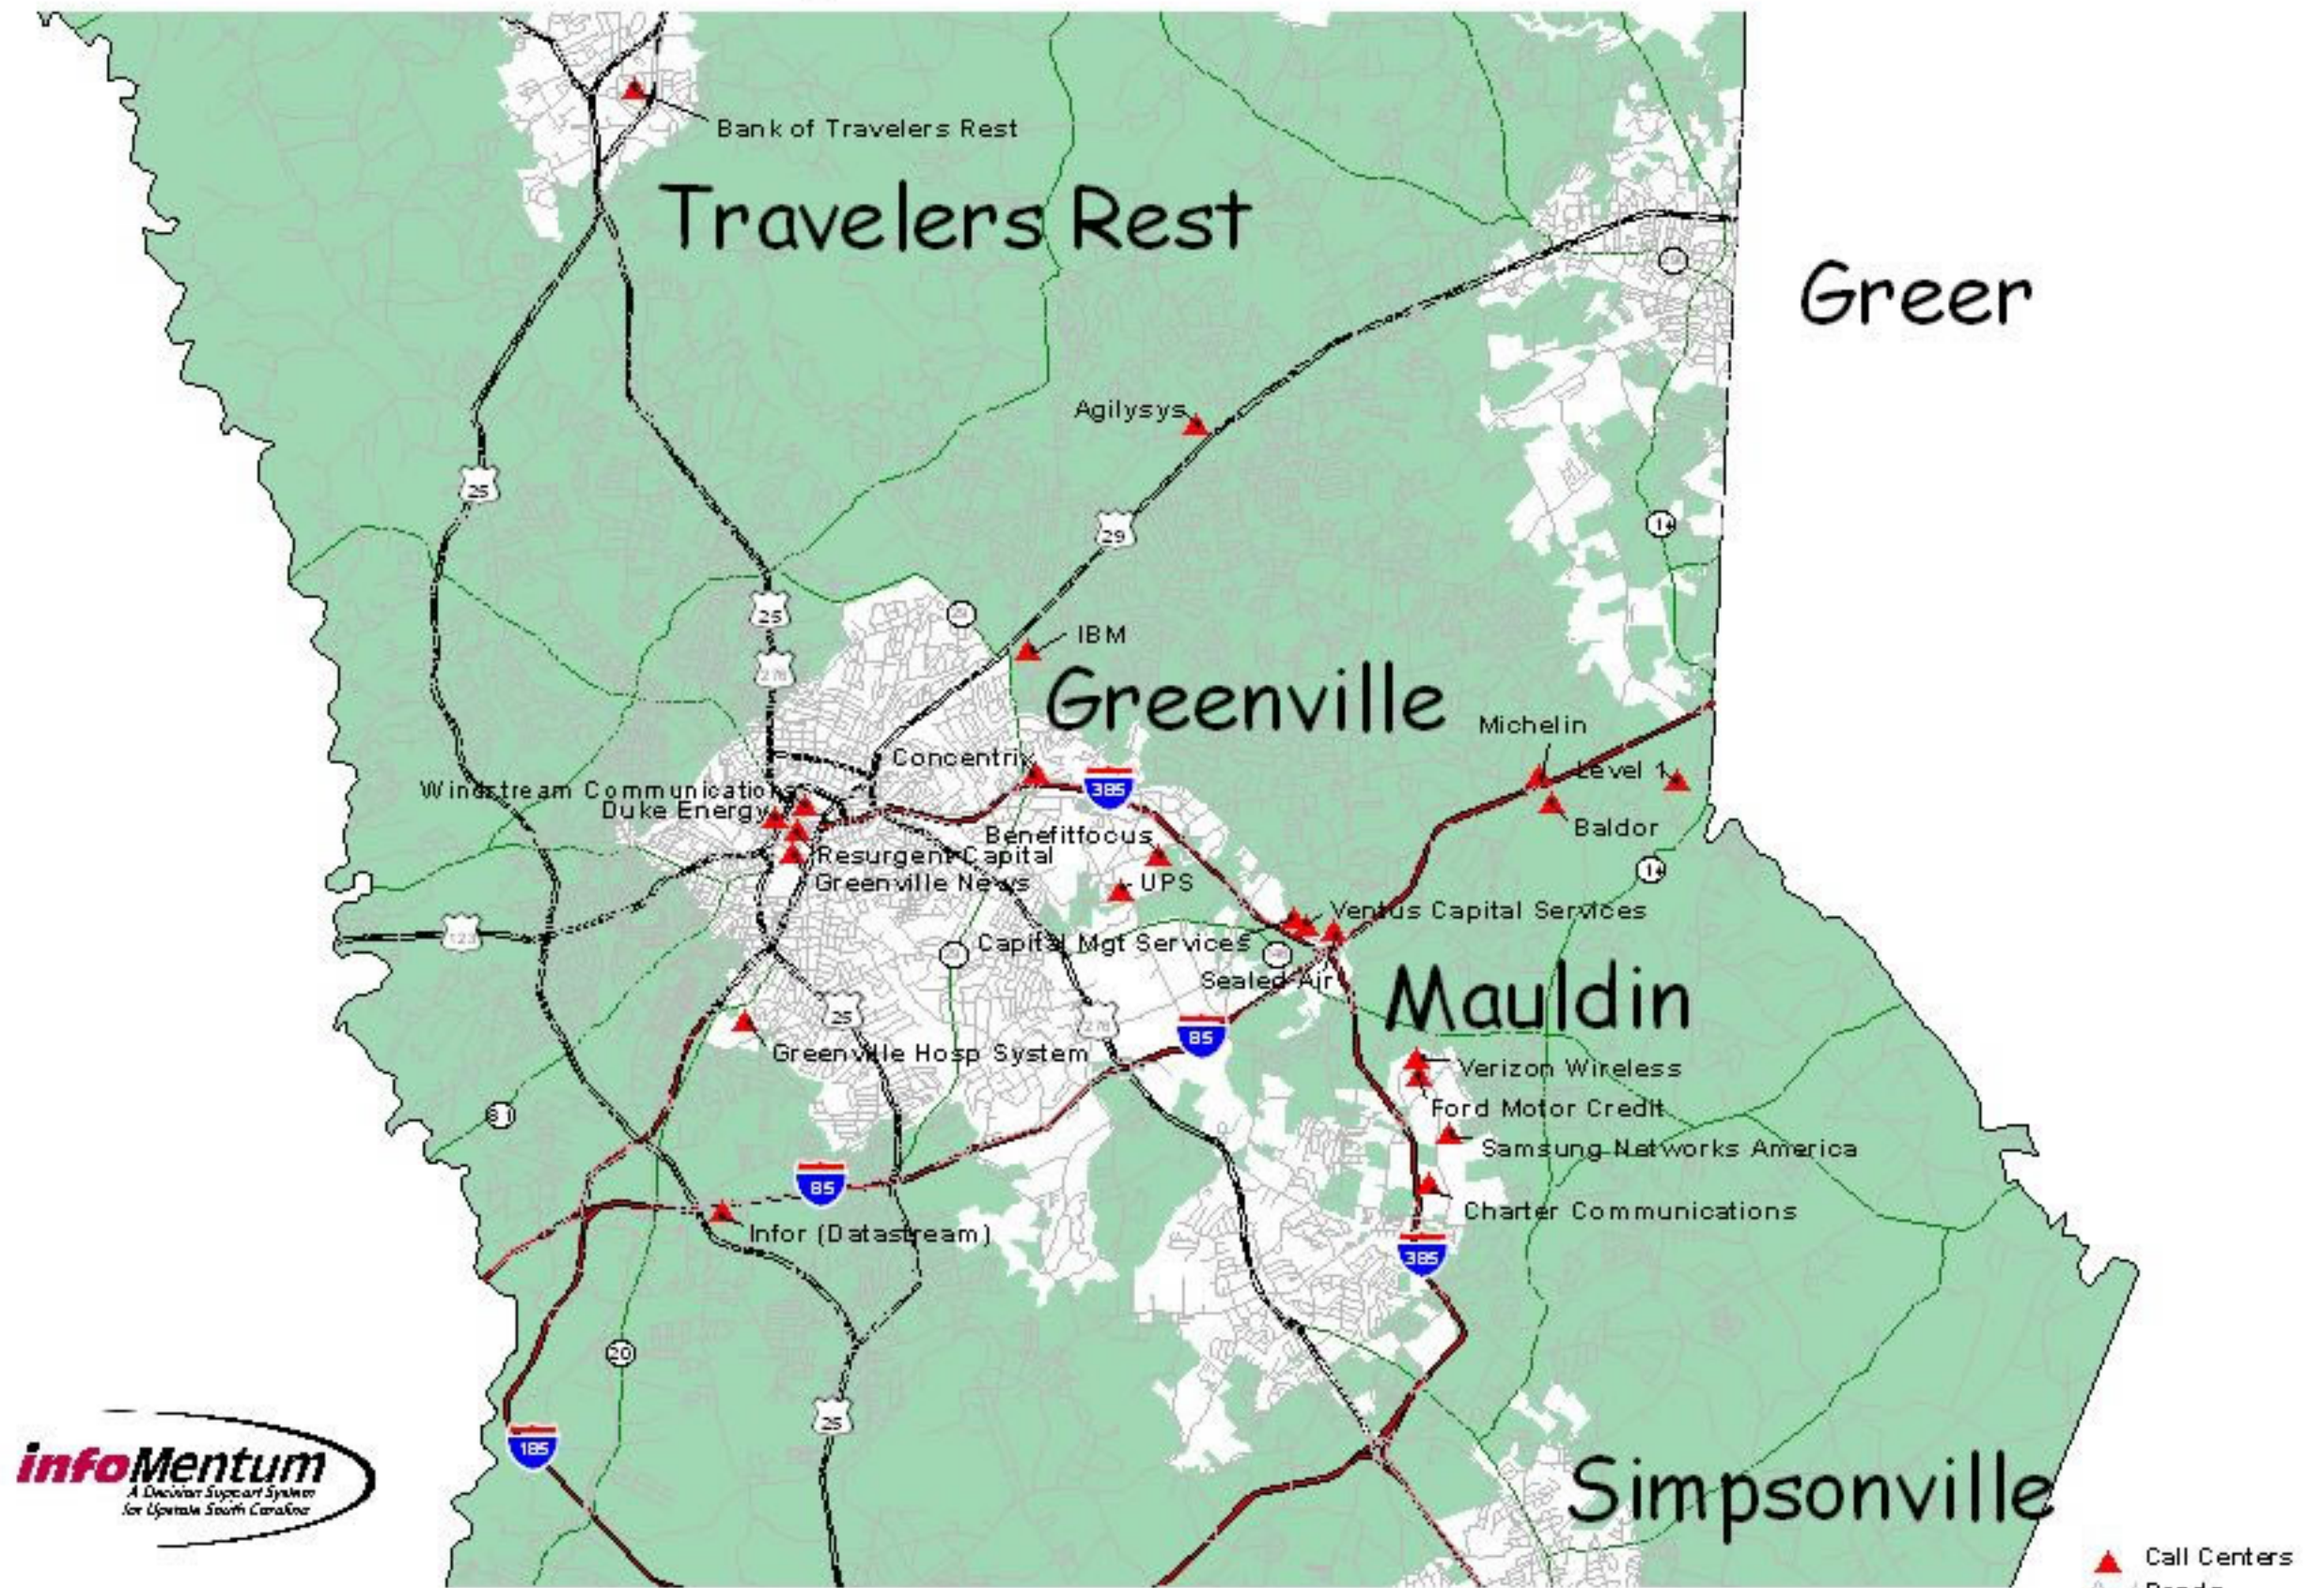

Location Map: Greenville Area Call Centers

This map is a product of the SC Appalachian Council of Governments InfoMentum Program. The Appalachian Council of Governments and the Greenville Area Development Corporation that created this map expressly disclaims any responsibility or liability with regard to the use of this map. Date: June 15, 2010.

-  Call Centers
-  Roads
-  Interstates
-  US Highways
-  SC Highways
-  Municipalities
-  County