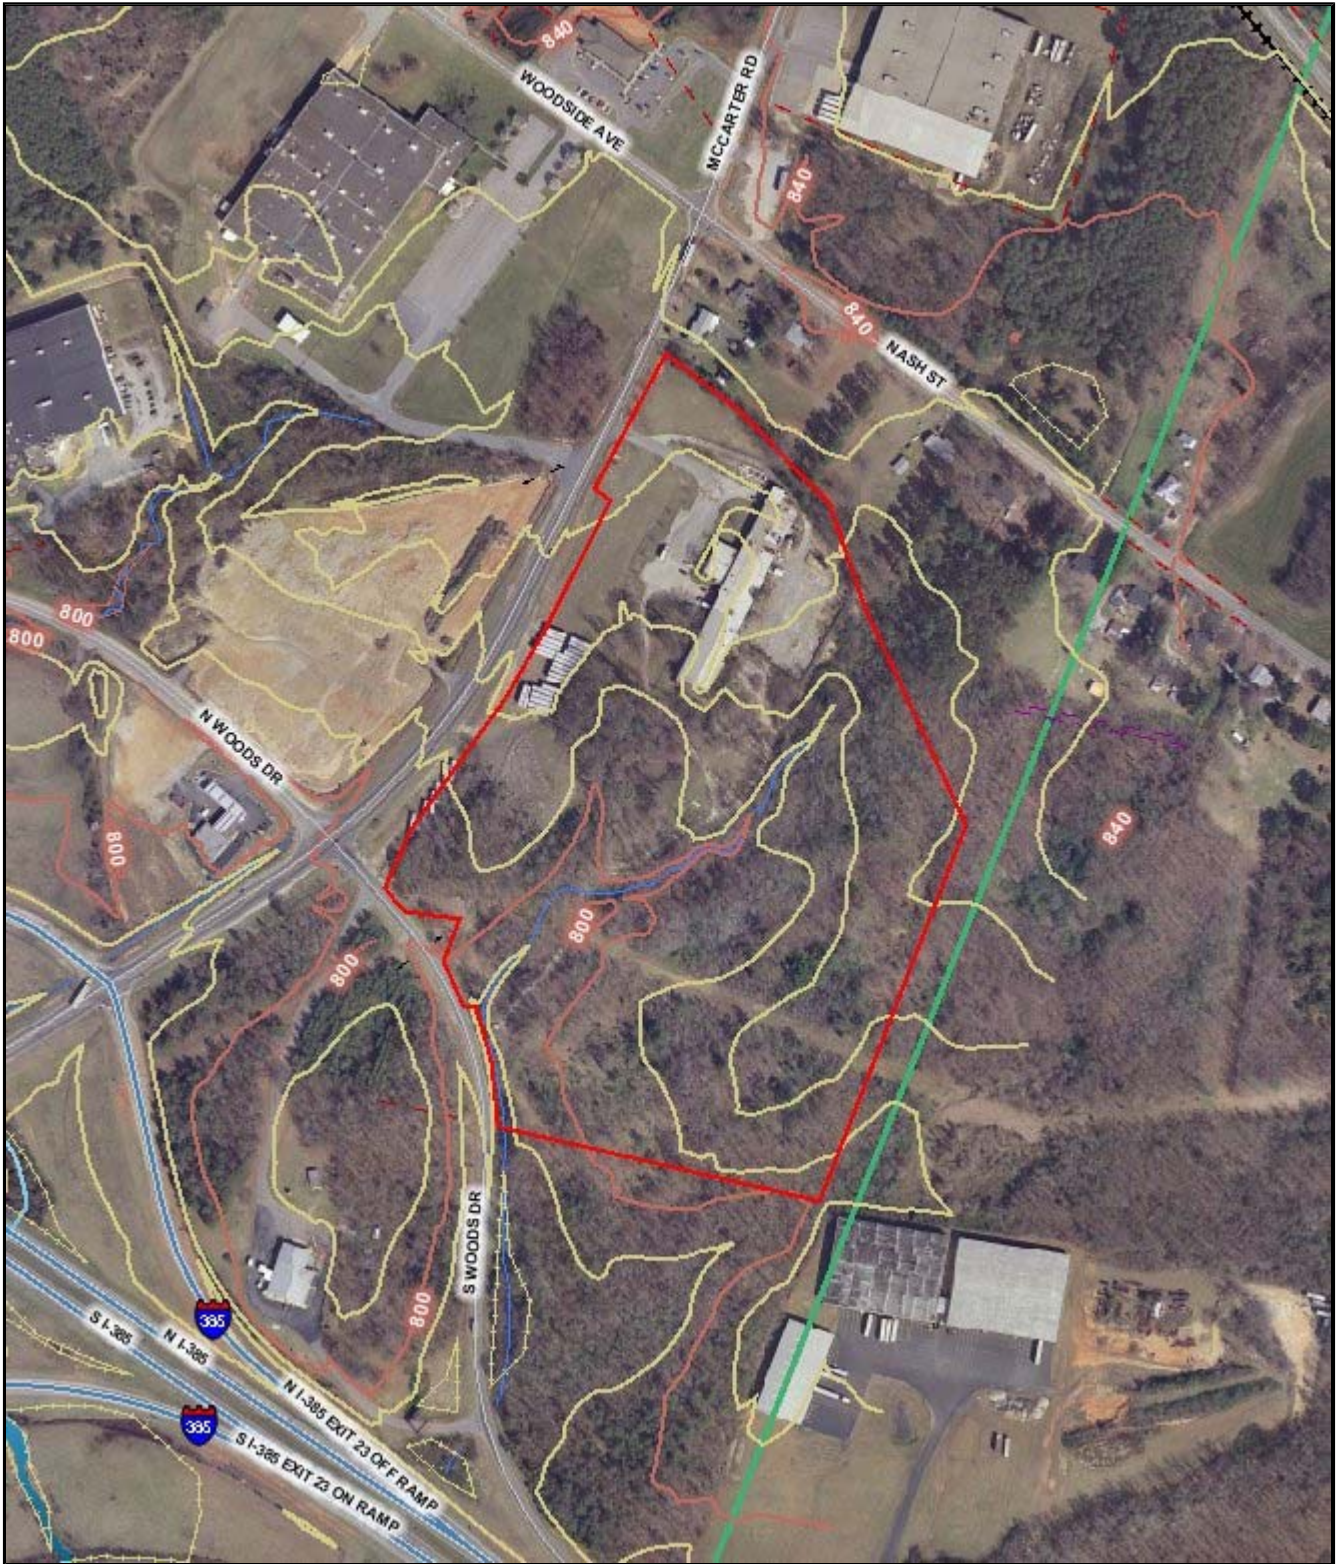

## 307 McCarter Road Topo Map

**Disclaimer:** This map is **not a LAND SURVEY** and is for reference purposes only. Data contained in this map are prepared for the inventory of Real Property found within this jurisdiction, and are compiled from recorded deeds, plats, and other public records. Users of this map are hereby notified aforementioned public primary information sources should be consulted for verification of the information contained in this map. Greenville County assumes no legal responsibility for the information contained in this map.

**Map Scale**  
**1 inch = 400 feet**